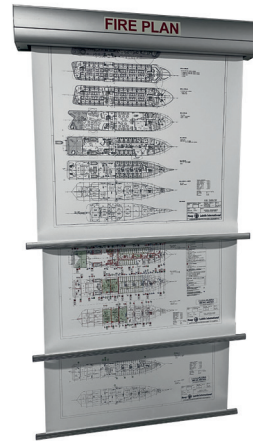

Datasheet

ROLALUX VH01 ROLLDOWN CASSETTE

T-ISS

Product description

The Rotalux VH01 Rolldown Cassette provides a convenient way to store up to three different plans in one space. To ensure compliance, it's essential to keep general arrangement plans up-to-date, and the VH01 Rolldown makes this easy with a simple removal and replacement system.

Safety and evacuation plans should always be accessible to support the captain and officers on vessels over 20 meters.

Pictures

Dimensions

Art.no: RDCA0
Dimensions: 1000 x 125 x 130 mm
Material: Aluminum anodized
Weight: Approx. 5,0 kg

* Special Rolldown options are available: extra-wide or multi-plan combinations can be custom-made upon request.

Pictures

Benefits

- Stores up to 3 plans in one compact space
- Simple, quick plan replacement
- Modern design with a durable, reliable mechanism
- Keeps the bridge clean and organized
- Mounts easily on wall or ceiling
- Custom dimensions available upon request