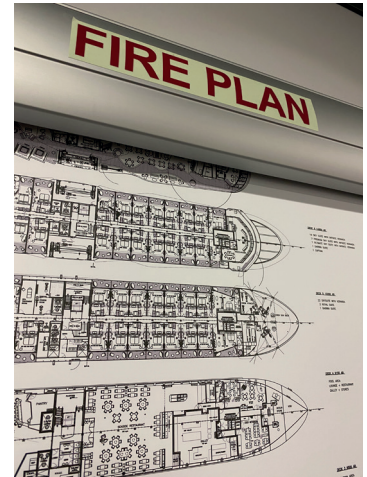

Datasheet

ROLALUX VH01 ROLLDOWN CASSETTE

T-ISS

Product description

The Rotalux VH01 Rolldown Cassette provides a convenient way to store up to three different plans in one space. To ensure compliance, it's essential to keep general arrangement plans up-to-date, and the VH01 Rolldown makes this easy with a simple removal and replacement system.

Safety and evacuation plans should always be accessible to support the captain and officers on vessels over 20 meters.

Pictures

Dimensions

Art.no: RDCA0
Dimensions: 1000 x 125 x 130 mm
Material: Aluminum anodized
Weight: Approx. 5,0 kg