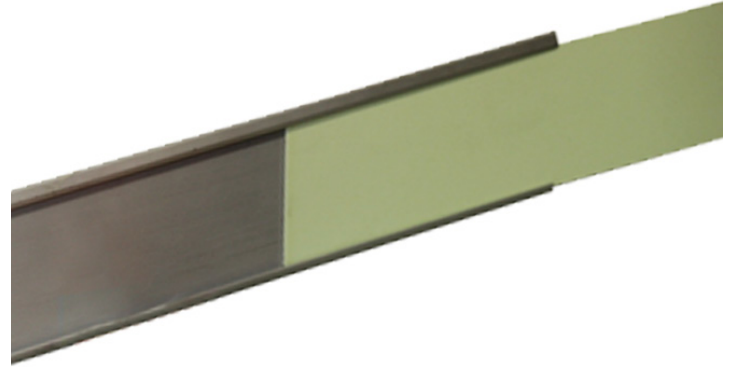

Datasheet

LLL Profile & Inserts

T-ISS

Product description

T-ISS supply various profile & insert systems. Besides, possible to provide flat profiles in various sizes. Angled profiles in various sizes and colors on request.

Slide-in strip photoluminescent according to ISO 15370.

Pictures

Dimensions

Certificates & Standards

- Green Passport
- DNV, GL Module B No. MEDB00000VJ
- DNV Module D No. MED-D-1562

Applications & Use

Use:

Special offers are also possible like floor profiles which are imbedded in the carpet of the corridors.

Specifications

Materials:

In general, all materials are anodized aluminium unless otherwise specified.