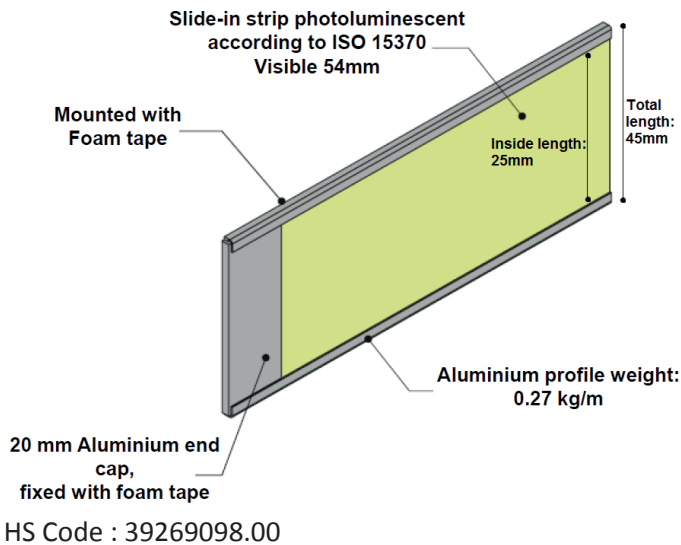

Dimensions

Certificates & Standards

- Green Passport
- DNV, GL Module B No. MEDB00000VJ
- DNV Module D No. MED-D-1562

Applications & Use

Use:

Special offers are also possible like floor profiles which are imbedded in the carpet of the corridors.

Specifications

Materials:

In general, all materials are anodized aluminium unless otherwise specified.